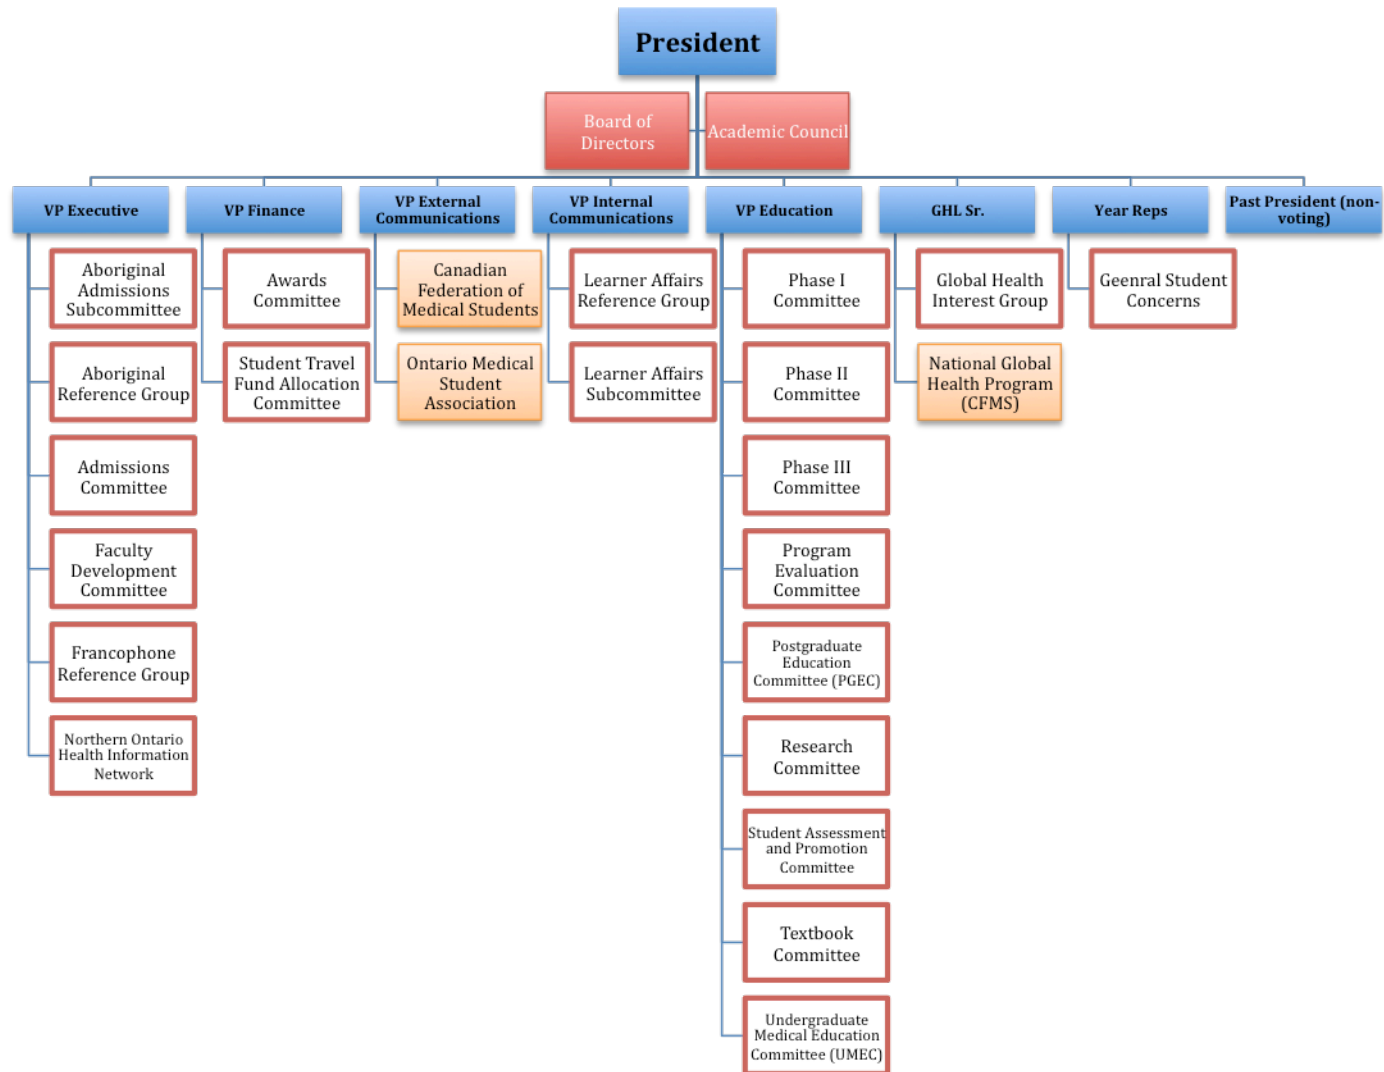

Northern Ontario School of Medicine Student Society Organizational Chart

Other Partners include: Laurentian University Student General Association (SGA)
Lakehead University Students' Union (LUSU)